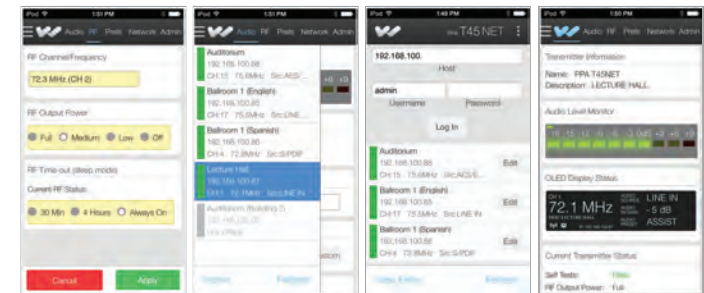

Call Today 1.888.283.2001